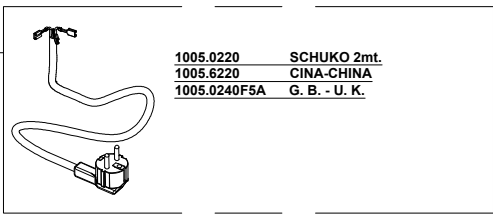

ATOM EXCELLENCE 65

08/09/2023

ESGR-2590-01v2311

220V - 60Hz

230/240V - 50Hz

110V - 60Hz

**RIC-VIT.2590-001
KIT MONTAGGIO
FASTENING KIT**

(6060.0144)	
(6061.0064)	
(6060.0022)	
(6060.0157)	
(6060.0002)	
(6060.0229)	
(6060.0044)	
(6060.0103)	
(6061.0027)	